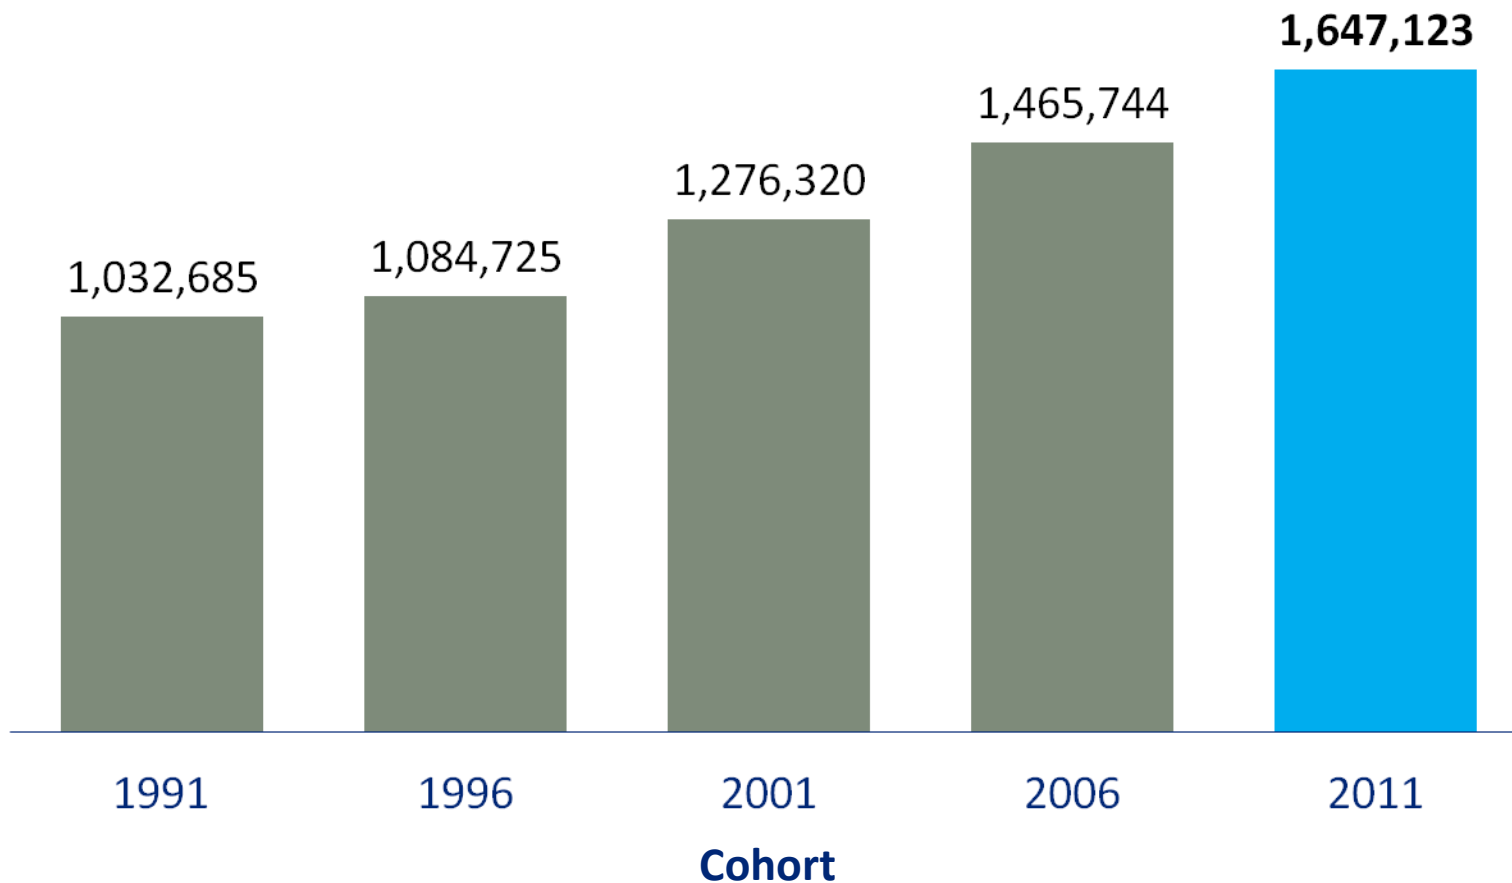

SAT[®] Participation — 20 Year Trend

Note: SAT participation data for 1990-2006 includes students in each year's graduating class who took the SAT through March of their senior year. SAT participation data for 2011 includes all students in each year's graduating class who took the SAT through June of their senior year.